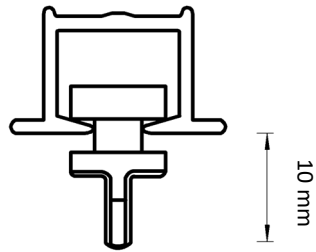

KS Recess Profile

Ripple 100

Standard