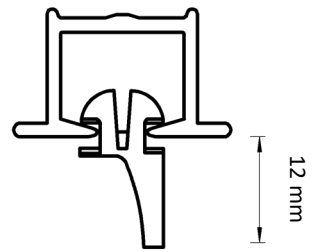

KS Recess Profile

Ripple 100

Standard