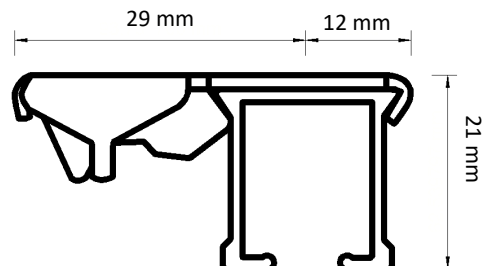

Dimensions illustrated:

- Height from bottom of carrier hole to bottom of track
- Height of bracket
- Length from back of bracket to centre of track
- Length from centre of track to front of bracket
- Height from bottom of track to top of bracket

 <p>19 mm</p> <p>Easyfold</p>	 <p>10 mm</p> <p>Ripple 100</p>	 <p>22 mm</p> <p>Easysnap</p>	 <p>12 mm</p> <p>Standard</p>
---	--	---	--

Adjustable Wall Bracket

Double Adjustable Wall Bracket

Ceiling Bracket

Smart Klick Ceiling Bracket

Aluminium Wall Bracket 7.5 cm

Aluminium Wall Bracket 10 cm

Aluminium Wall Bracket 15 cm Double