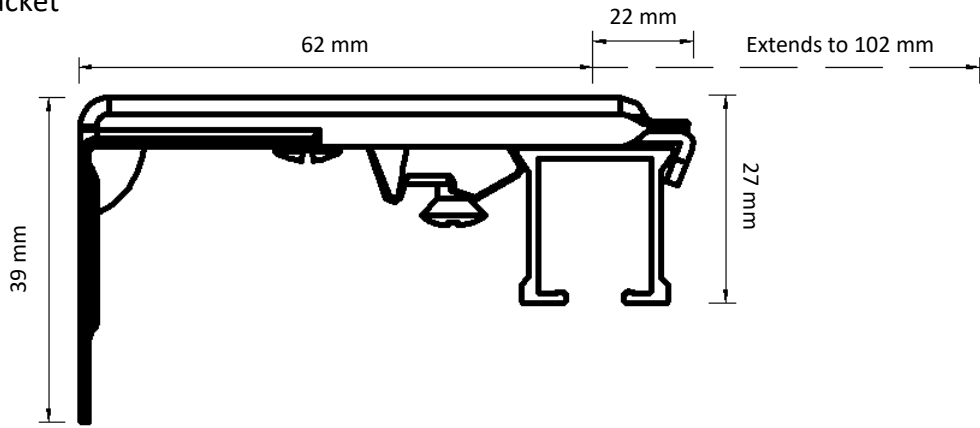

Dimensions illustrated:

- Height from bottom of carrier hole to bottom of track
- Height of bracket
- Length from back of bracket to centre of track
- Length from centre of track to front of bracket
- Height from bottom of track to top of bracket

 <p>19 mm</p> <p>Easyfold</p>	 <p>10 mm</p> <p>Ripple 100</p>	 <p>22 mm</p> <p>Easysnap</p>	 <p>12 mm</p> <p>Standard</p>
---	--	---	--

Adjustable Wall Bracket

Double Adjustable Wall Bracket

Ceiling Bracket