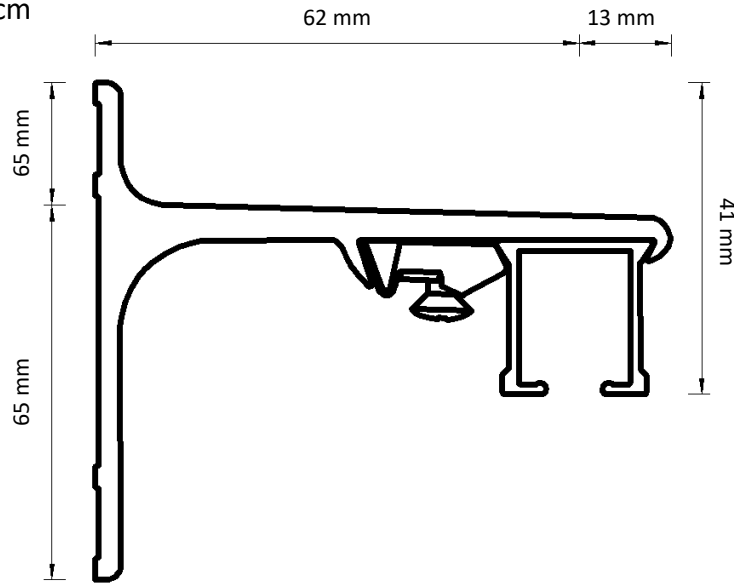

Dimensions illustrated:

- Height from bottom of carrier hole to bottom of track
- Height of bracket
- Length from back of bracket to centre of track
- Length from centre of track to front of bracket
- Height from bottom of track to top of bracket

 <p>19 mm</p> <p>Easyfold</p>	 <p>10 mm</p> <p>Ripple 100</p>	 <p>22 mm</p> <p>Easysnap</p>	 <p>12 mm</p> <p>Standard</p>
---	--	---	--

Adjustable Wall Bracket

Double Adjustable Wall Bracket

Ceiling Bracket

Smart Klick Ceiling Bracket

Aluminium Wall Bracket 7.5 cm

Aluminium Wall Bracket 10 cm

Aluminium Wall Bracket 15 cm Double