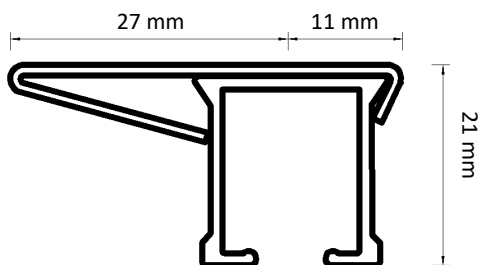

Dimensions illustrated:

- Height from bottom of carrier hole to bottom of track
- Height of bracket
- Length from back of bracket to centre of track
- Length from centre of track to front of bracket
- Height from bottom of track to top of bracket

 <p>19 mm</p> <p>Easyfold</p>	 <p>10 mm</p> <p>Ripple 100</p>	 <p>22 mm</p> <p>Easysnap</p>	 <p>12 mm</p> <p>Standard</p>
---	--	---	--

Adjustable Wall Bracket

Double Adjustable Wall Bracket

Ceiling Bracket

Smart Klick Ceiling Bracket

Aluminium Wall Bracket 7.5 cm

Aluminium Wall Bracket 10 cm

Aluminium Wall Bracket 15 cm Double