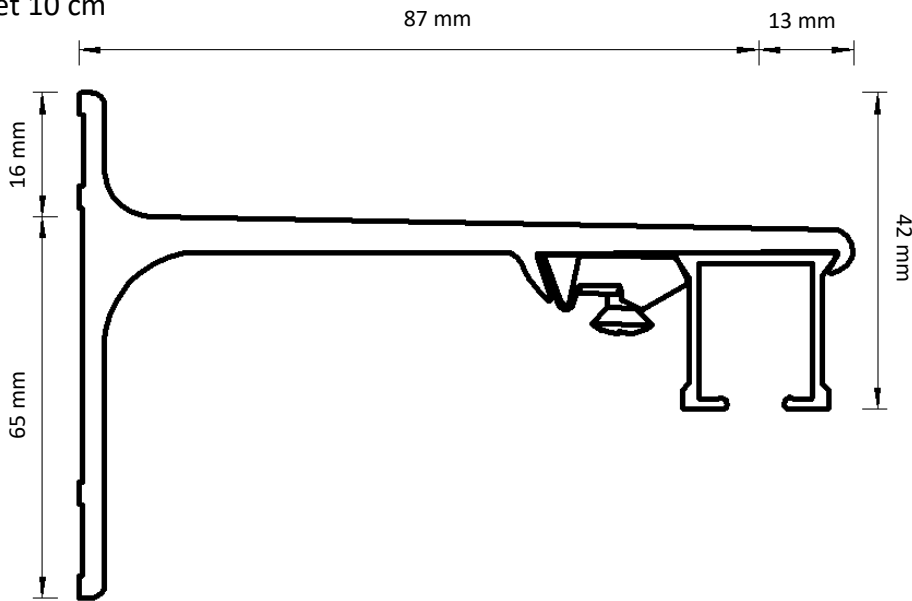

Dimensions illustrated:

- Height from bottom of carrier hole to bottom of track
- Height of bracket
- Length from back of bracket to centre of track
- Length from centre of track to front of bracket
- Height from bottom of track to top of bracket

 <p>19 mm</p> <p>Easyfold</p>	 <p>10 mm</p> <p>Ripple 100</p>	 <p>22 mm</p> <p>Easysnap</p>	 <p>12 mm</p> <p>Standard</p>
---	--	---	--

Adjustable Wall Bracket

Double Adjustable Wall Bracket

Ceiling Bracket

Smart Klick Ceiling Bracket

Aluminium Wall Bracket 7.5 cm

Aluminium Wall Bracket 10 cm

Aluminium Wall Bracket 15 cm Double