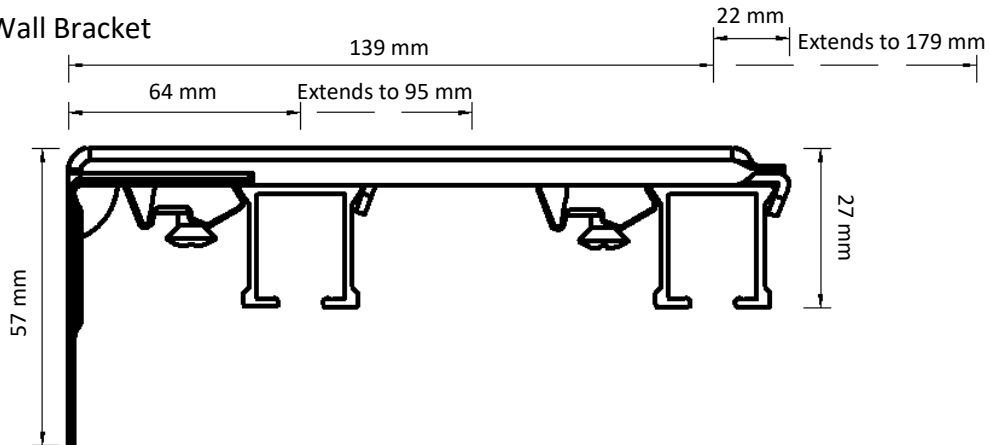

Dimensions illustrated:

- Height from bottom of carrier hole to bottom of track
- Height of bracket
- Length from back of bracket to centre of track
- Length from centre of track to front of bracket
- Height from bottom of track to top of bracket

 <p>19 mm</p> <p>Easyfold</p>	 <p>10 mm</p> <p>Ripple 100</p>	 <p>22 mm</p> <p>Easysnap</p>	 <p>12 mm</p> <p>Standard</p>
---	--	---	--

Adjustable Wall Bracket

Double Adjustable Wall Bracket

Ceiling Bracket